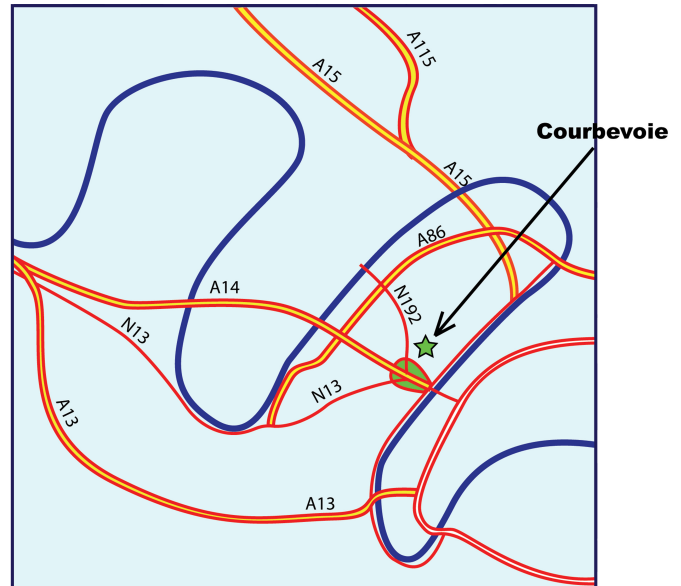

## Access map

Courbevoie is on the North-West of Paris, near the "La Défense" business district.

**ac6**  
formation

**ac6-formation**  
**19, rue Pierre Curie**  
**92400 COURBEVOIE**  
**Tel: 01 41 16 80 10**